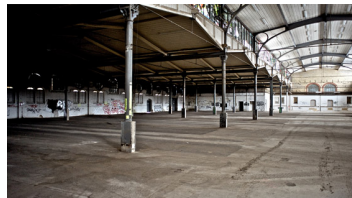

Venue ID: 251

Unique former slaughterhouse

This special off-eventlocation used to be a slaughterhouse. Today, this great architectural building is a unique location for versatile event applicabilities.

Availability:

✓ Mondays ✓ Tuesdays ✓ Wednesdays ✓ Thursdays ✓ Fridays ✓ Saturdays ✓ Sundays

Rooms: 1 (Number of people (approx.): 0)

Facilities:

Pictures:

Contact

Spreefreunde GmbH

Telephone: +49 30 20 45 46 91

Fax: + 49 30 20 45 48 06

Internet: <http://www.eventlocations-berlin.com/home/>

E-Mail: kontakt@eventlocations-berlin.com