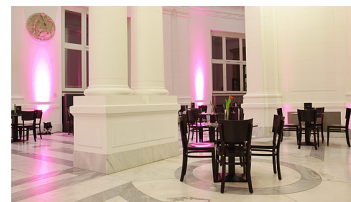

Venue ID: 225

Waterside-venue in historical surroundings

This location is directly located in the historical center and at the waterside of the Spree. There are three different rooms that offer you the perfect realization of your event.

Availability:

✓ Mondays ✓ Tuesdays ✓ Wednesdays ✓ Thursdays ✓ Fridays ✓ Saturdays ✓ Sundays

Rooms: 3 (Number of people (approx.): 1040)

Facilities:

- ✓ Toilets
- ✓ Disabled toilet
- ✓ Cloakroom
- ✓ Bar
- ✓ Data projector
- ✓ Screen
- ✓ Public address system
- ✓ Red carpet

Pictures:

Contact

Spreefreunde GmbH

Telephone: +49 30 20 45 46 91

Fax: + 49 30 20 45 48 06

Internet: <http://www.eventlocations-berlin.com/home/>

E-Mail: kontakt@eventlocations-berlin.com