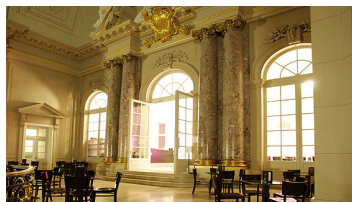

Venue ID: 225

Waterside-venue in historical surroundings

This location is directly located in the historical center and at the waterside of the Spree. There are three different rooms that offer you the perfect realization of your event.

Availability:

✓ Mondays ✓ Tuesdays ✓ Wednesdays ✓ Thursdays ✓ Fridays ✓ Saturdays ✓ Sundays

Rooms: 3 (Number of people (approx.): 1040)

Facilities:

- ✓ Toilets
- ✓ Disabled toilet
- ✓ Cloakroom
- ✓ Bar
- ✓ Data projector
- ✓ Screen
- ✓ Public address system
- ✓ Red carpet

Pictures:

Contact

Spreefreunde GmbH

Telephone: +49 30 20 45 46 91

Fax: + 49 30 20 45 48 06

Internet: <http://www.eventlocations-berlin.com/home/>

E-Mail: kontakt@eventlocations-berlin.com