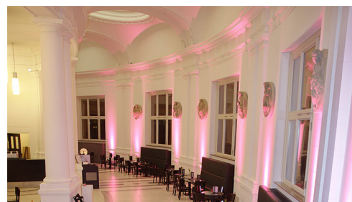

Venue ID: 225

Waterside-venue in historical surroundings

This location is directly located in the historical center and at the waterside of the Spree. There are three different rooms that offer you the perfect realization of your event.

Availability:

✓ Mondays ✓ Tuesdays ✓ Wednesdays ✓ Thursdays ✓ Fridays ✓ Saturdays ✓ Sundays

Rooms: 3 (Number of people (approx.): 1040)

Facilities:

- ✓ Toilets
- ✓ Disabled toilet
- ✓ Cloakroom
- ✓ Bar
- ✓ Data projector
- ✓ Screen
- ✓ Public address system
- ✓ Red carpet

Pictures:

Contact

Spreefreunde GmbH

Telephone: +49 30 20 45 46 91

Fax: + 49 30 20 45 48 06

Internet: <http://www.eventlocations-berlin.com/home/>

E-Mail: kontakt@eventlocations-berlin.com