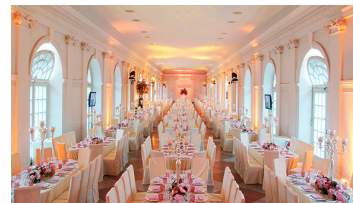

Venue ID: 205

Baroque style palace

This venue is impressive for its traditional baroque style. A star attraction of the venue is that the palace can be lit with an individual design to provide the right backdrop. The rooms are ideally suited to gala dinners, product presentations, fashion shows, exhibitions, corporate parties, conferences and weddings. In addition, an outdoor area comprising up to 2,000 sq.m. offers plenty of space for a summer party.

Availability:

✓ Mondays ✓ Tuesdays ✓ Wednesdays ✓ Thursdays ✓ Fridays ✓ Saturdays ✓ Sundays

Rooms: 4 (Number of people (approx.): 1200)

Facilities:

- ✓ Toilets
- ✓ Disabled toilet
- ✓ Cloakroom
- ✓ Bar
- ✓ Stage
- ✓ Public address system

Pictures:

Contact

Spreefreunde GmbH

Telephone: +49 30 20 45 46 91

Fax: + 49 30 20 45 48 06

Internet: <http://www.eventlocations-berlin.com/home/>

E-Mail: kontakt@eventlocations-berlin.com