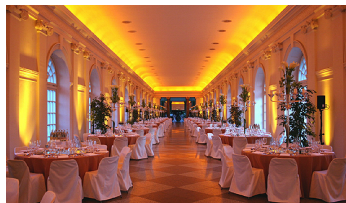

Venue ID: 205

Baroque style palace

This venue is impressive for its traditional baroque style. A star attraction of the venue is that the palace can be lit with an individual design to provide the right backdrop. The rooms are ideally suited to gala dinners, product presentations, fashion shows, exhibitions, corporate parties, conferences and weddings. In addition, an outdoor area comprising up to 2,000 sq.m. offers plenty of space for a summer party.

Availability:

✓ Mondays ✓ Tuesdays ✓ Wednesdays ✓ Thursdays ✓ Fridays ✓ Saturdays ✓ Sundays

Rooms: 4 (Number of people (approx.): 1200)

Facilities:

- ✓ Toilets
- ✓ Disabled toilet
- ✓ Cloakroom
- ✓ Bar
- ✓ Stage
- ✓ Public address system

Pictures:

Contact

Spreefreunde GmbH

Telephone: +49 30 20 45 46 91

Fax: + 49 30 20 45 48 06

Internet: <http://www.eventlocations-berlin.com/home/>

E-Mail: kontakt@eventlocations-berlin.com