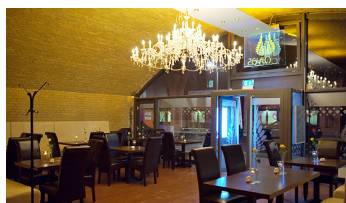

Venue ID: 165

Venue in the arches of the S-Bahn

This scenic venue is situated in the city railways historic S-Bahn arches. It impresses with its individually co-ordinated colour design. It offers a number of rooms, a stage and comprehensive technology.

Availability:

✔ Mondays ✔ Tuesdays ✔ Wednesdays ✔ Thursdays ✔ Fridays ✔ Saturdays ✔ Sundays

Rooms: 2 (Number of people (approx.): 190)

Facilities:

- ✔ Toilets
- ✔ Disabled toilet
- ✔ Cloakroom
- ✔ Bar
- ✔ Stage
- ✔ Data projector
- ✔ Screen
- ✔ Public address system
- ✔ Disco lights
- ✔ Microphone
- ✔ Internet
- ✔ Red carpet

Pictures:

Contact

Spreefreunde GmbH

Telephone: +49 30 20 45 46 91

Fax: + 49 30 20 45 48 06

Internet: <http://www.eventlocations-berlin.com/home/>

E-Mail: kontakt@eventlocations-berlin.com