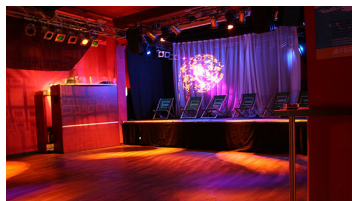

Venue ID: 162

Venue in a former industrial building

With a number of different rooms and a large external area, this venue has space for a variety of events. It is particularly suitable for open-air events, receptions, company parties and product presentations.

Availability:

✔ Mondays ✔ Tuesdays ✔ Wednesdays ✔ Thursdays ✔ Fridays ✔ Saturdays ✔ Sundays

Rooms: 3 (Number of people (approx.): 750)

Facilities:

- ✔ Toilets
- ✔ Disabled toilet
- ✔ Cloakroom
- ✔ Bar
- ✔ Stage
- ✔ Data projector
- ✔ Screen
- ✔ Public address system
- ✔ Disco lights
- ✔ Microphone
- ✔ Internet

Pictures:

Contact

Spreefreunde GmbH

Telephone: +49 30 20 45 46 91

Fax: + 49 30 20 45 48 06

Internet: <http://www.eventlocations-berlin.com/home/>

E-Mail: kontakt@eventlocations-berlin.com