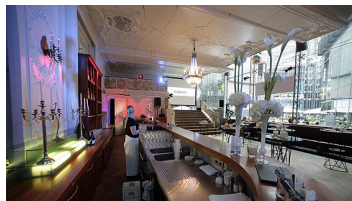

Venue ID: 153

Stylish Classy venue on Potsdamer Platz

The venue lies in the centre of Berlin. The combination of historic stucco fragments and a highly modern light-flooded glass and steel façade makes this venue suitable for the most varied of events. A fully equipped 10m long bar, its glass front (which can be blacked out) and the technical details make it the right setting for business events like conferences, meetings, presentations, gala dinners, receptions, after-show parties, exhibitions and press conferences, and also for private events like anniversaries and weddings. A large terrace can also be used for events.

Availability:

✓ Mondays ✓ Tuesdays ✓ Wednesdays ✓ Thursdays ✓ Fridays ✓ Saturdays ✓ Sundays

Rooms: 3 (Number of people (approx.): 380)

Facilities:

- ✓ Toilets
- ✓ Disabled toilet
- ✓ Bar
- ✓ Stage
- ✓ Public address system
- ✓ Internet

Pictures:

Contact

Spreefreunde GmbH

Telephone: +49 30 20 45 46 91

Fax: + 49 30 20 45 48 06

Internet: <http://www.eventlocations-berlin.com/home/>

E-Mail: kontakt@eventlocations-berlin.com