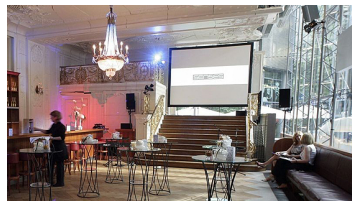

Venue ID: 153

Stylish Classy venue on Potsdamer Platz

The venue lies in the centre of Berlin. The combination of historic stucco fragments and a highly modern light-flooded glass and steel façade makes this venue suitable for the most varied of events. A fully equipped 10m long bar, its glass front (which can be blacked out) and the technical details make it the right setting for business events like conferences, meetings, presentations, gala dinners, receptions, after-show parties, exhibitions and press conferences, and also for private events like anniversaries and weddings. A large terrace can also be used for events.

Availability:

✓ Mondays ✓ Tuesdays ✓ Wednesdays ✓ Thursdays ✓ Fridays ✓ Saturdays ✓ Sundays

Rooms: 3 (Number of people (approx.): 380)

Facilities:

- ✓ Toilets
- ✓ Disabled toilet
- ✓ Bar
- ✓ Stage
- ✓ Public address system
- ✓ Internet

Pictures:

Contact

Spreefreunde GmbH

Telephone: +49 30 20 45 46 91

Fax: + 49 30 20 45 48 06

Internet: <http://www.eventlocations-berlin.com/home/>

E-Mail: kontakt@eventlocations-berlin.com