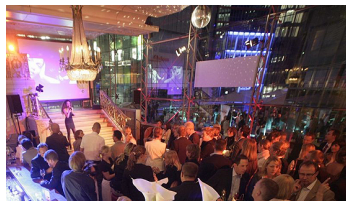

Venue ID: 153

Stylish Classy venue on Potsdamer Platz

The venue lies in the centre of Berlin. The combination of historic stucco fragments and a highly modern light-flooded glass and steel façade makes this venue suitable for the most varied of events. A fully equipped 10m long bar, its glass front (which can be blacked out) and the technical details make it the right setting for business events like conferences, meetings, presentations, gala dinners, receptions, after-show parties, exhibitions and press conferences, and also for private events like anniversaries and weddings. A large terrace can also be used for events.

Availability:

✓ Mondays ✓ Tuesdays ✓ Wednesdays ✓ Thursdays ✓ Fridays ✓ Saturdays ✓ Sundays

Rooms: 3 (Number of people (approx.): 380)

Facilities:

- ✓ Toilets
- ✓ Disabled toilet
- ✓ Bar
- ✓ Stage
- ✓ Public address system
- ✓ Internet

Pictures:

Contact

Spreefreunde GmbH

Telephone: +49 30 20 45 46 91

Fax: + 49 30 20 45 48 06

Internet: <http://www.eventlocations-berlin.com/home/>

E-Mail: kontakt@eventlocations-berlin.com