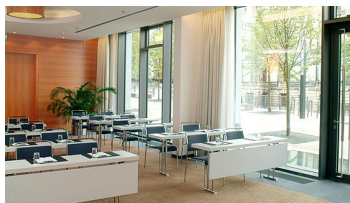

Venue ID: 121

Exclusive conference hotel in a prime location on the banks of the Spree

The conference area on the hotel's ground floor covers 1,340sq.m.. The light-flooded conference foyer and the Spree terraces are just two of the advantages of this exclusive conference hotel.

Availability:

✓ Mondays ✓ Tuesdays ✓ Wednesdays ✓ Thursdays ✓ Fridays ✓ Saturdays ✓ Sundays

Rooms: 10 (Number of people (approx.): 1830)

Facilities:

- ✓ Toilets
- ✓ Disabled toilet
- ✓ Cloakroom
- ✓ Bar
- ✓ Stage
- ✓ Data projector
- ✓ Screen
- ✓ Public address system
- ✓ Disco lights
- ✓ Microphone
- ✓ Internet
- ✓ Red carpet

Pictures:

Contact

Spreefreunde GmbH

Telephone: +49 30 20 45 46 91

Fax: + 49 30 20 45 48 06

Internet: <http://www.eventlocations-berlin.com/home/>

E-Mail: kontakt@eventlocations-berlin.com