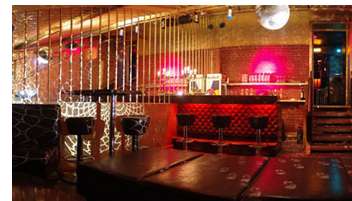

Venue ID: 105

Club, lounge and restaurant in the old brewery area

This venue combines fine dining, culture and entertainment in a modern style. The large number of rooms cater for flexible group sizes and the widest variety of occasions.

Availability:

✓ Mondays ✓ Tuesdays ✓ Wednesdays ✓ Thursdays ✓ Fridays ✓ Saturdays ✓ Sundays

Rooms: 6 (Number of people (approx.): 1740)

Facilities:

- ✓ Toilets
- ✓ Disabled toilet
- ✓ Cloakroom
- ✓ Bar
- ✓ Stage
- ✓ Data projector
- ✓ Public address system
- ✓ Disco lights
- ✓ Microphone
- ✓ Internet

Pictures:

Contact

Spreefreunde GmbH

Telephone: +49 30 20 45 46 91

Fax: + 49 30 20 45 48 06

Internet: <http://www.eventlocations-berlin.com/home/>

E-Mail: kontakt@eventlocations-berlin.com