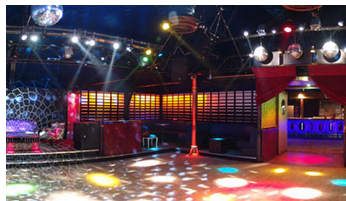

Venue ID: 105

Club, lounge and restaurant in the old brewery area

This venue combines fine dining, culture and entertainment in a modern style. The large number of rooms cater for flexible group sizes and the widest variety of occasions.

Availability:

✓ Mondays ✓ Tuesdays ✓ Wednesdays ✓ Thursdays ✓ Fridays ✓ Saturdays ✓ Sundays

Rooms: 6 (Number of people (approx.): 1740)

Facilities:

- ✓ Toilets
- ✓ Disabled toilet
- ✓ Cloakroom
- ✓ Bar
- ✓ Stage
- ✓ Data projector
- ✓ Public address system
- ✓ Disco lights
- ✓ Microphone
- ✓ Internet

Pictures:

Contact

Spreefreunde GmbH

Telephone: +49 30 20 45 46 91

Fax: + 49 30 20 45 48 06

Internet: <http://www.eventlocations-berlin.com/home/>

E-Mail: kontakt@eventlocations-berlin.com